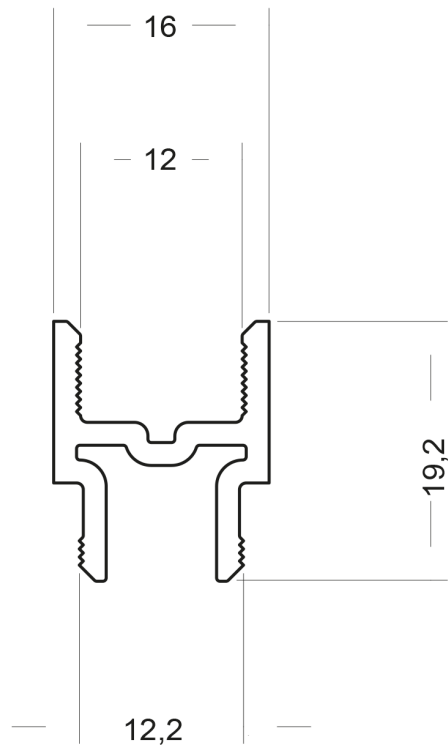

# ADAPTER 12x16MM

## PRODUCT ID 2123-49

Adapter profile 12 x 16 mm

### SPECIFICATION

Material: PVC

Colour: White