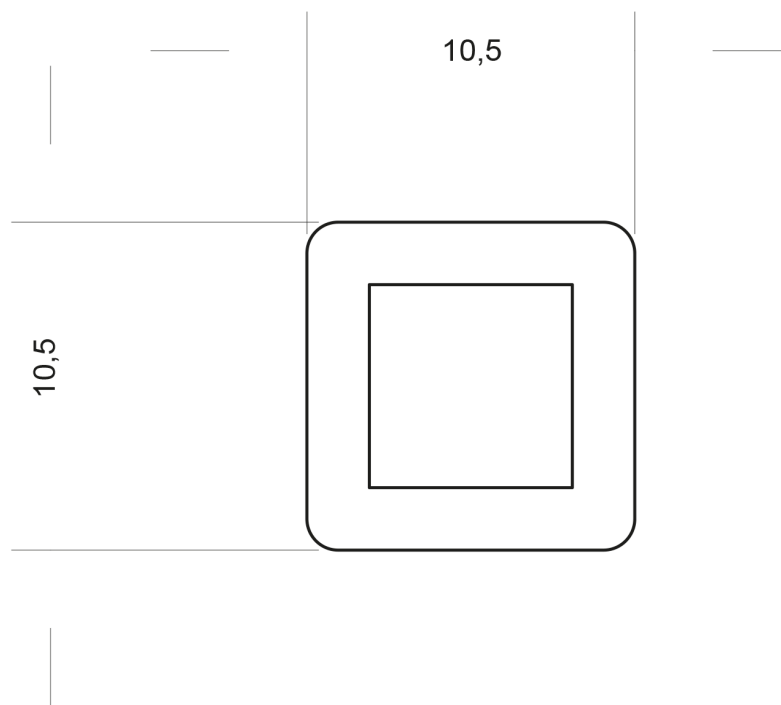

# DISTANCE PROFILE 10.5x10.5MM

## PRODUCT ID 975-49

Distance profile 10.5 x 10.5 mm

### SPECIFICATION

Material: PVC

Colour: Various