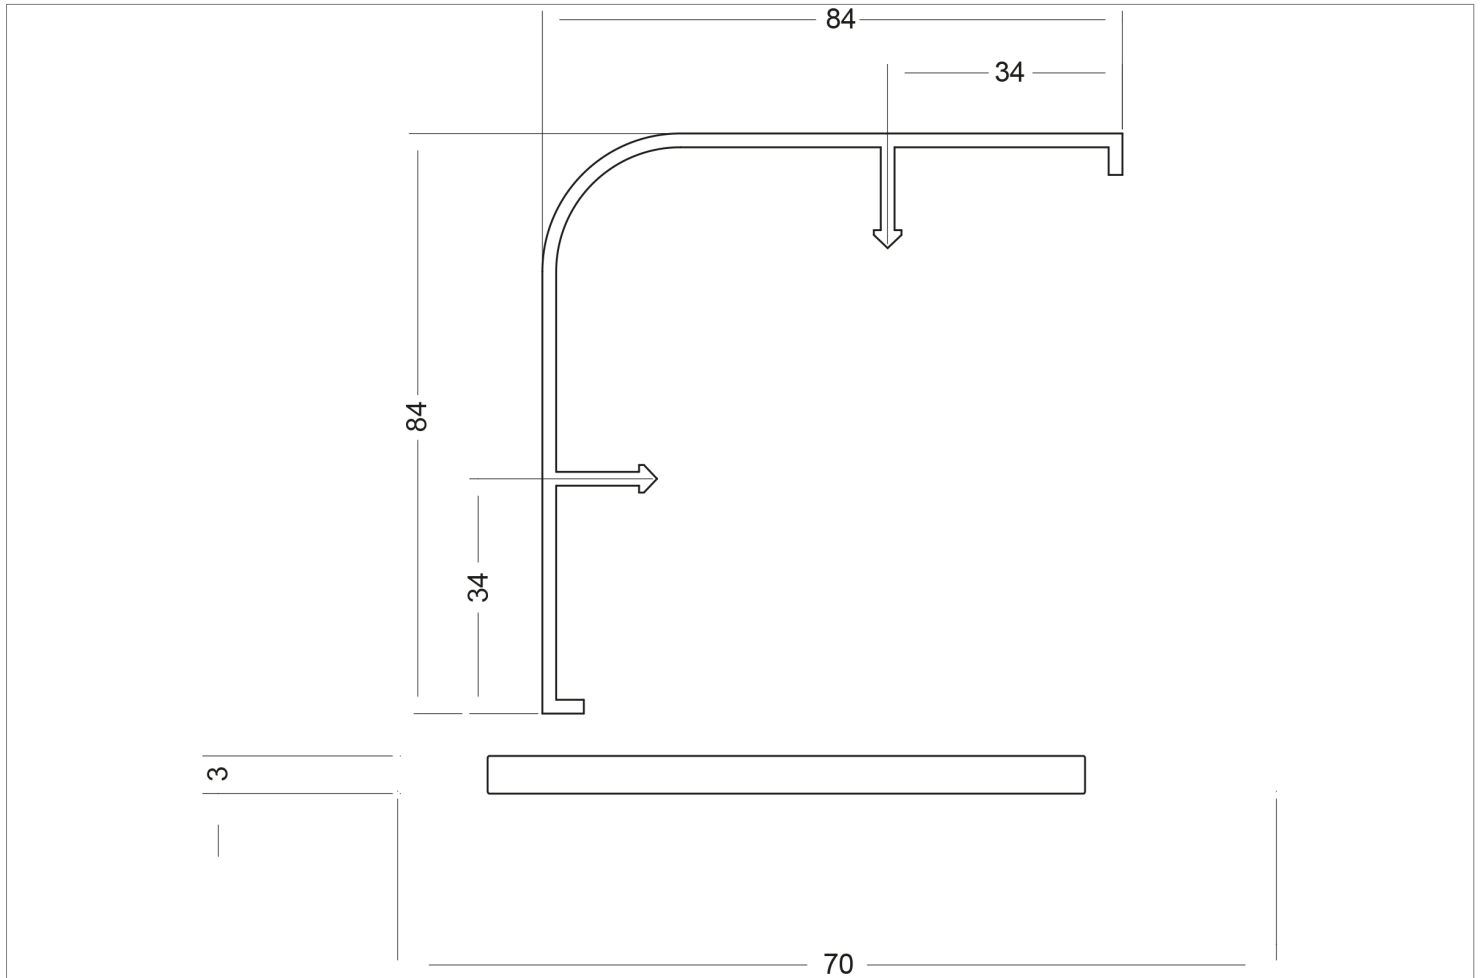

CORNER PROFILE I

PRODUCT ID 7070-46

Corner profile used together with 7071, length 4000 mm

SPECIFICATION

Material: PVC

Colour: White