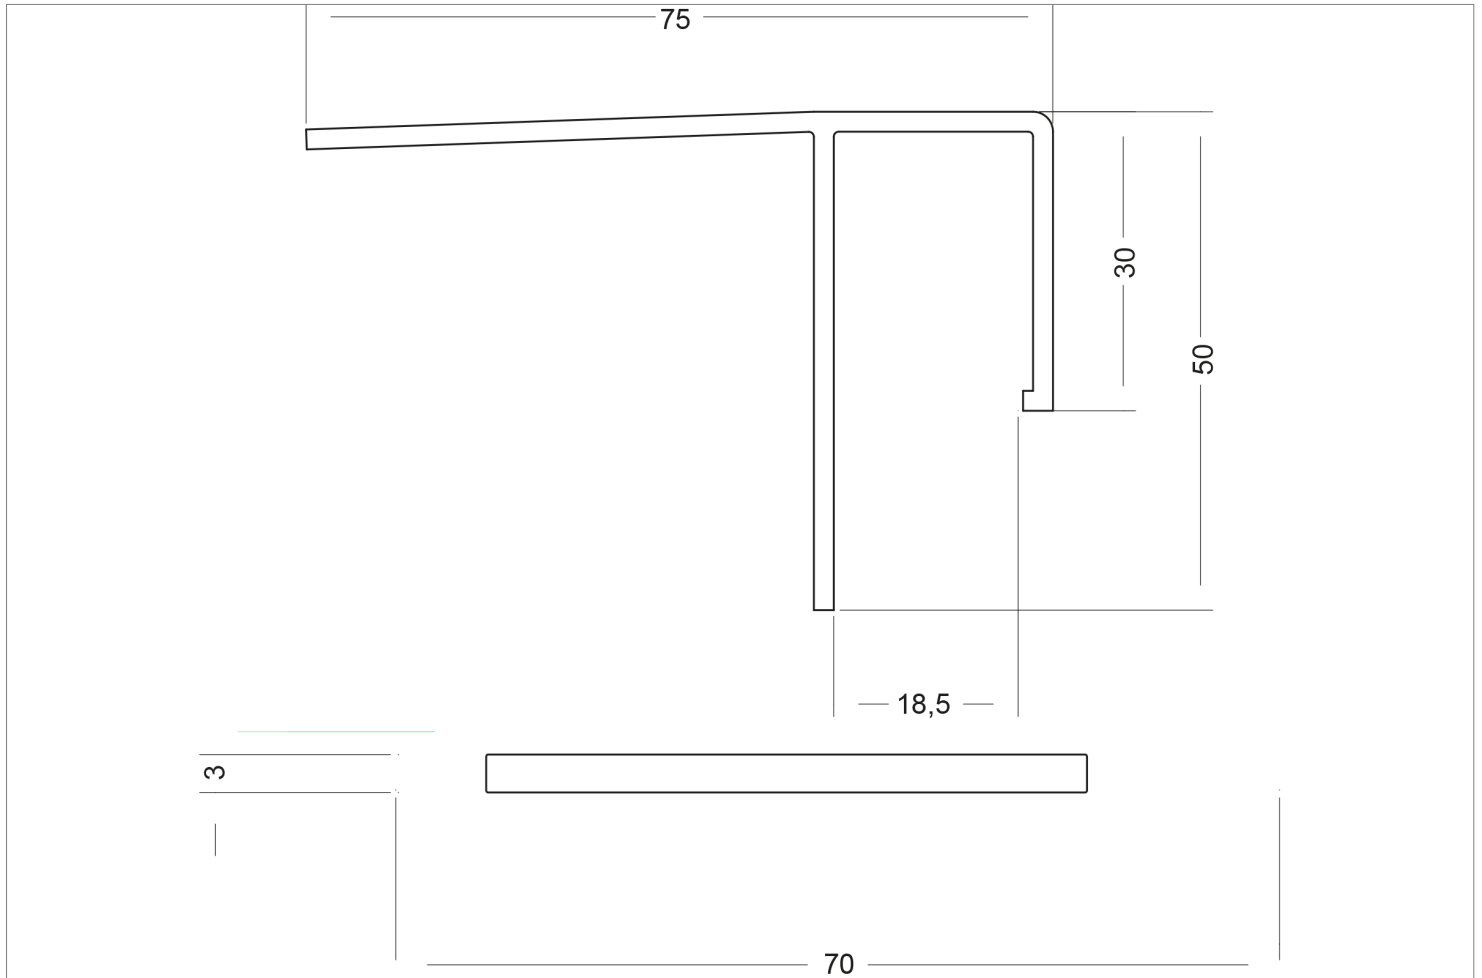

WINDOWS AND DOOR PROFILE

PRODUCT ID 7074-46

Windows and door profile, length 4000 mm

SPECIFICATION

Material: PVC

Colour: White