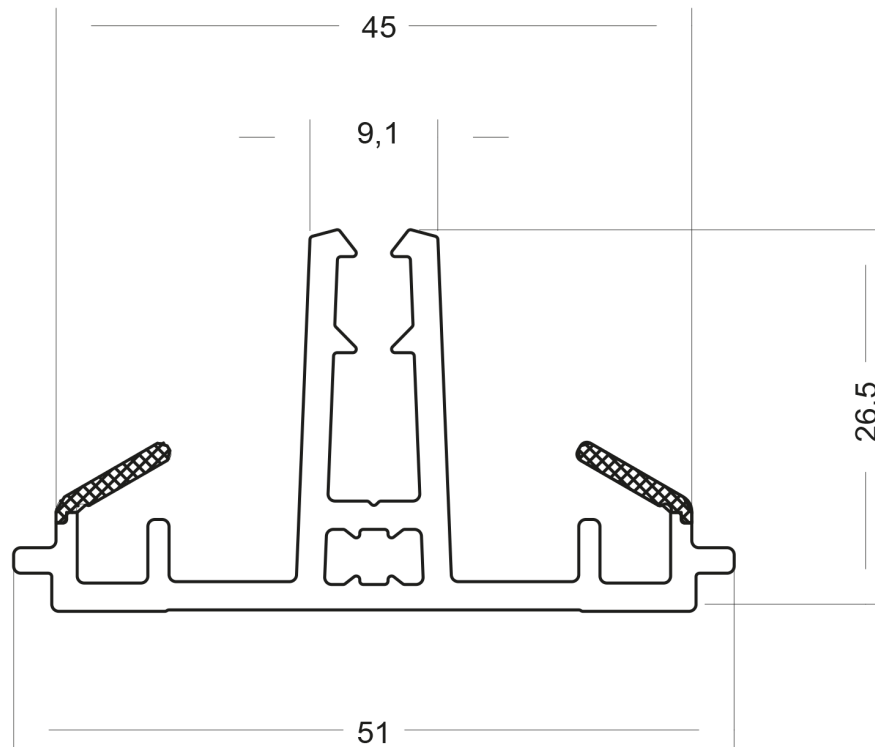

ROOF PROFILE I

PRODUCT ID 2044-49

clamping profile for roofs

SPECIFICATION

Material: PVC

Colour: White