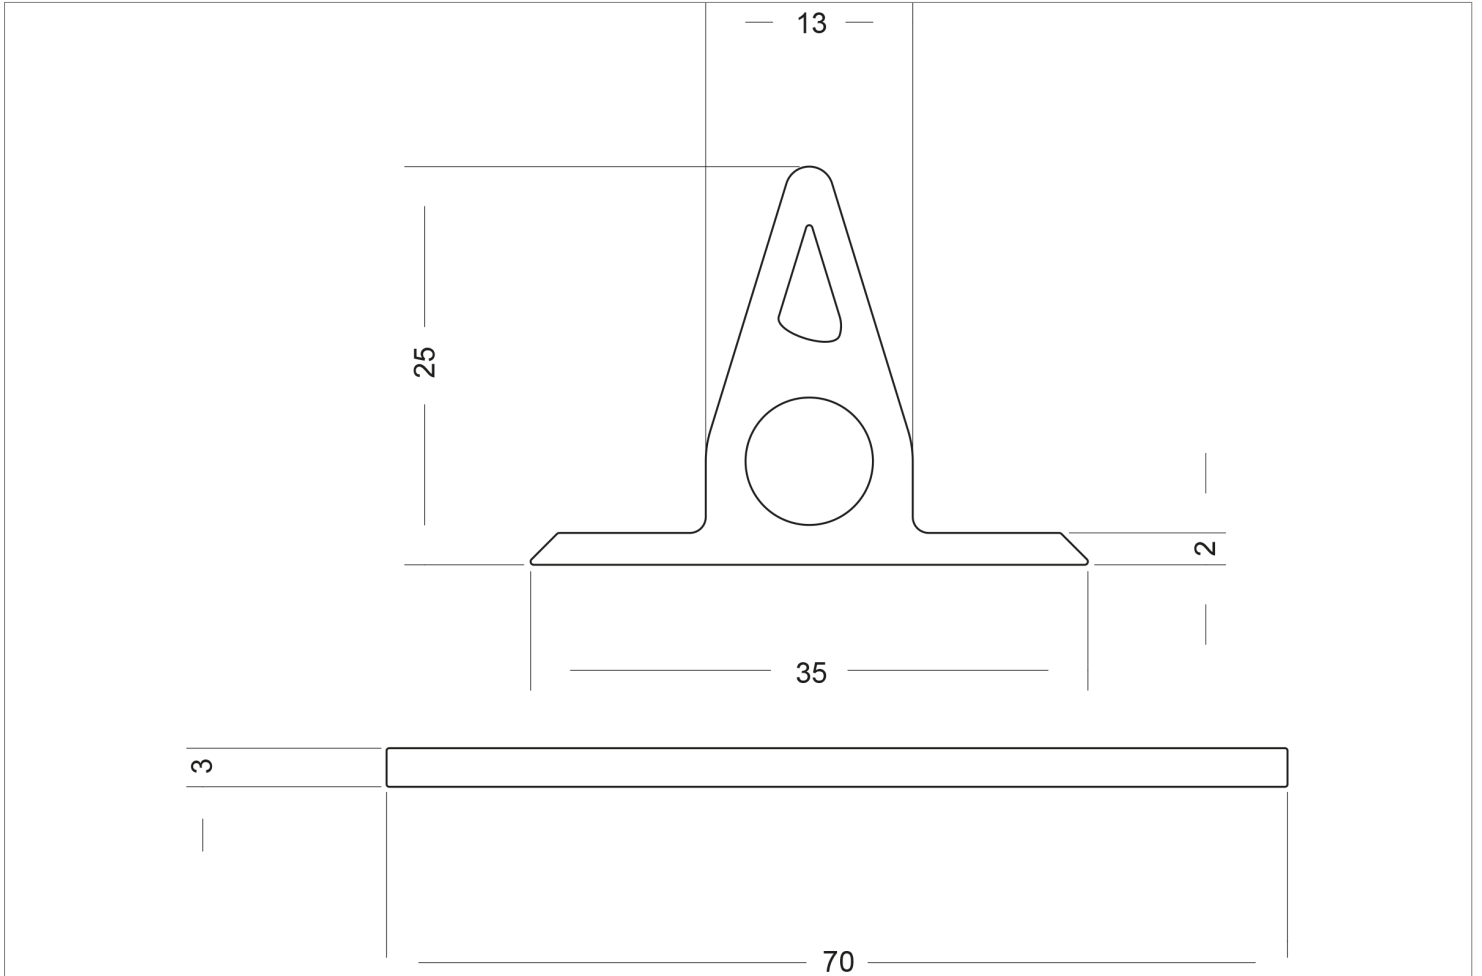

STRUCTURAL PATTERN PROFILE

PRODUCT ID 3222-45

Decorative profile for combination with PVC roof sheeting

SPECIFICATION

Material: PVC-P

Colour: Various