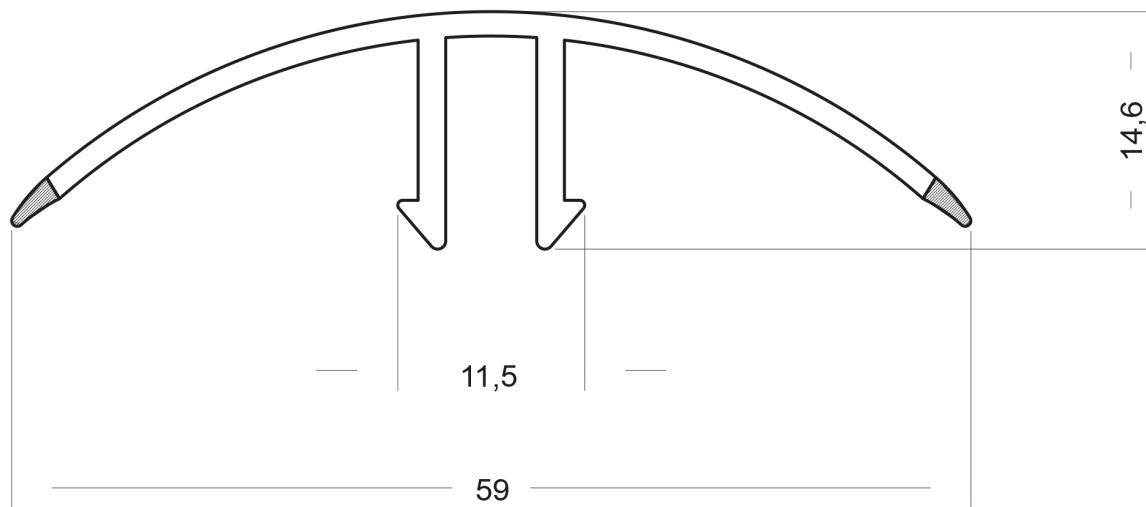

ROOF PROFILE II

PRODUCT ID 2245-49

Clamping profile for roofs

SPECIFICATION

Material: PVC

Colour: White