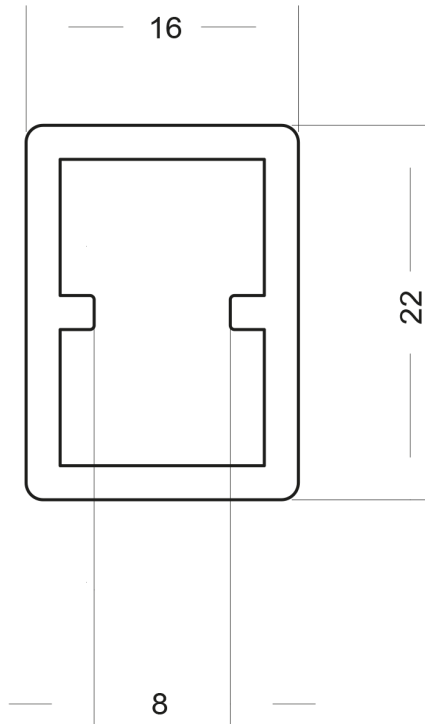

# DISTANCE PROFILE 16x22MM

## PRODUCT ID 1837-49

Distance profile 16 x 22 mm

### SPECIFICATION

Material: PVC

Colour: Various