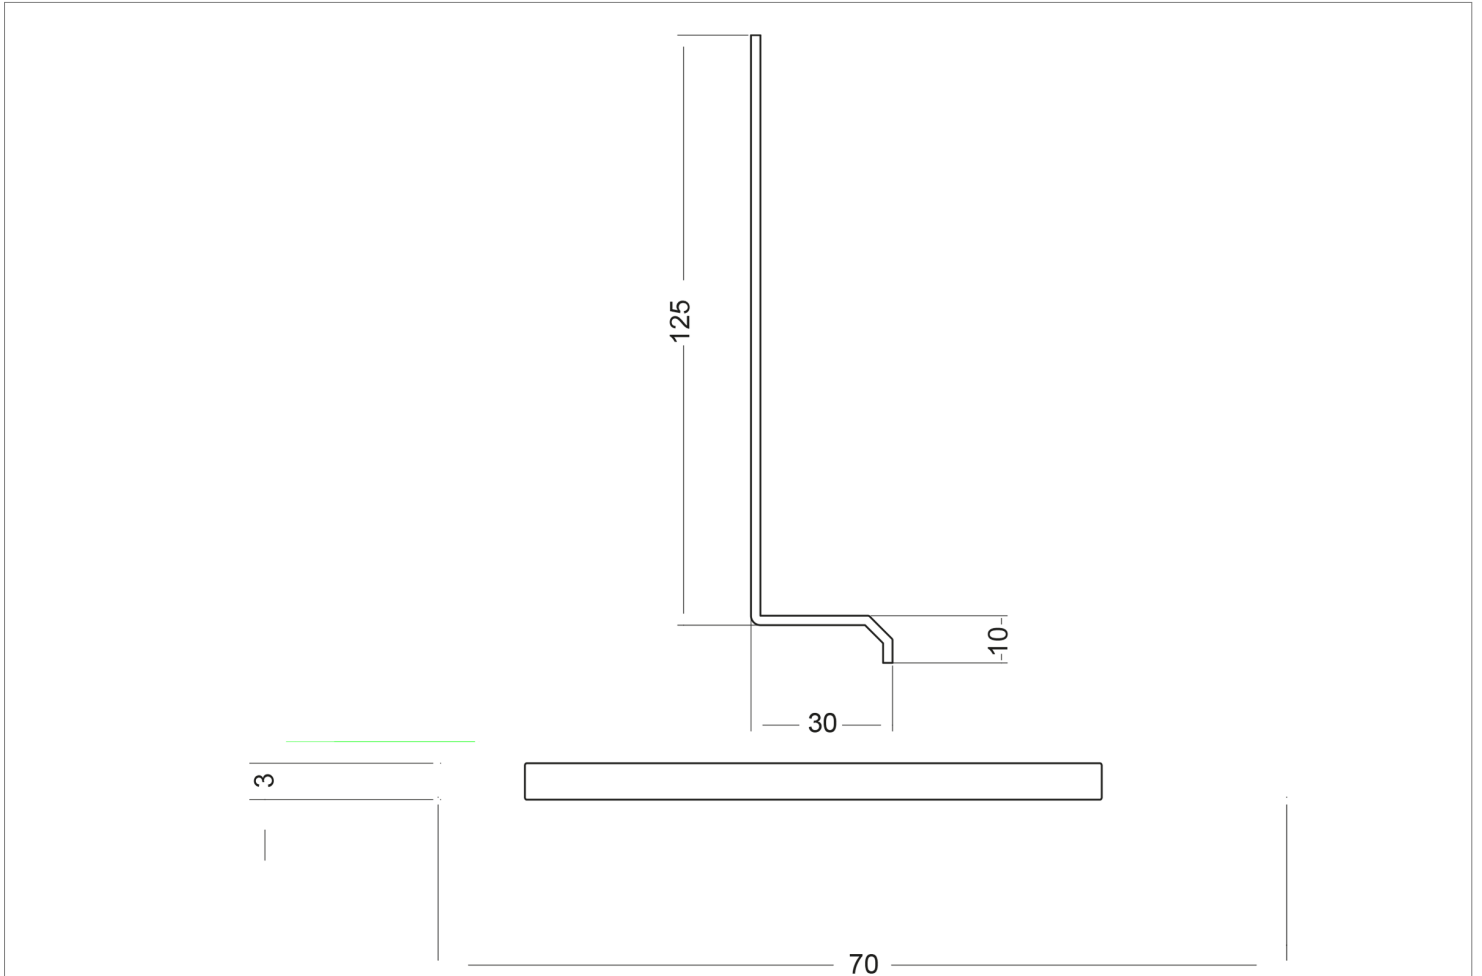

ROOF BARGEBOARD, EXTRA PART

PRODUCT ID 7073-46

Roof bargeboard, extra part, length 6000 mm

SPECIFICATION

Material: PVC

Colour: White