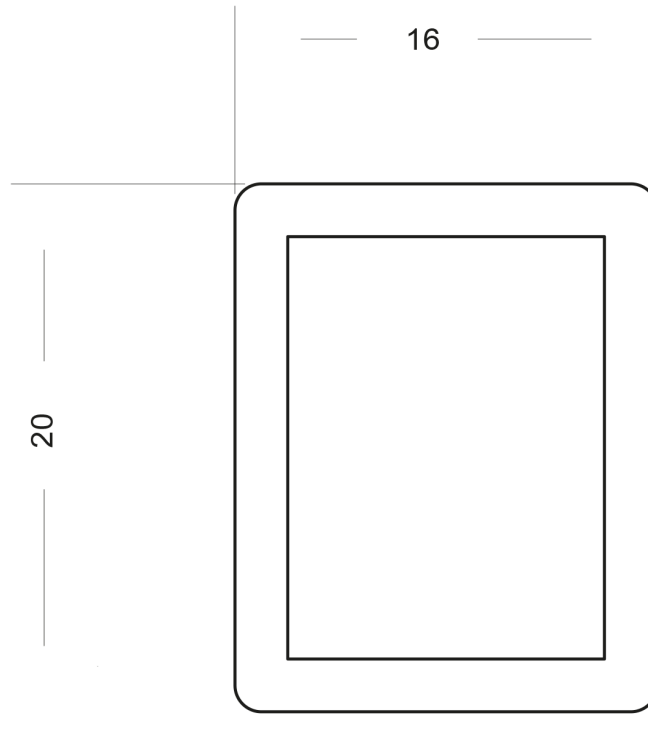

# DISTANCE PROFILE 20×16MM

## PRODUCT ID 947-49

Distance profile 20 × 16 mm

### SPECIFICATION

Material: PVC

Colour: Various